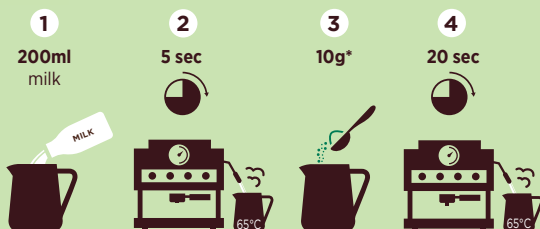

TEXTURE

TASTE PROFILE

RECIPE TIP

ADD JUST 3ML **CHERRY, STRAWBERRY OR COCONUT SYRUP** FOR AN **INDULGENT SEASONAL OFFER!**

IN A STEAMER

IN A SHAKER**

**For best results pour the powder into a small amount of water or milk at room temperature.

RECOMMENDED DOSAGE FOR A CUP OF ABOUT 250ML

*10g powder
≈ 2 heaped teaspoons
≈ 1 heaped tablespoon

1 BOX OF 500G
+/- 50

Vendor code	Designation	Unit net weight	Shelf life	Packing	Euro pallet (80x120cm)	Billing unit	Languages
120202	MATCHA LATTE	500g	18 months	Case of 6 boxes	792 boxes per pallet 132 cases per pallet (12 cases per layer - 11 layers)	Box	FR / EN ES / CN / AR